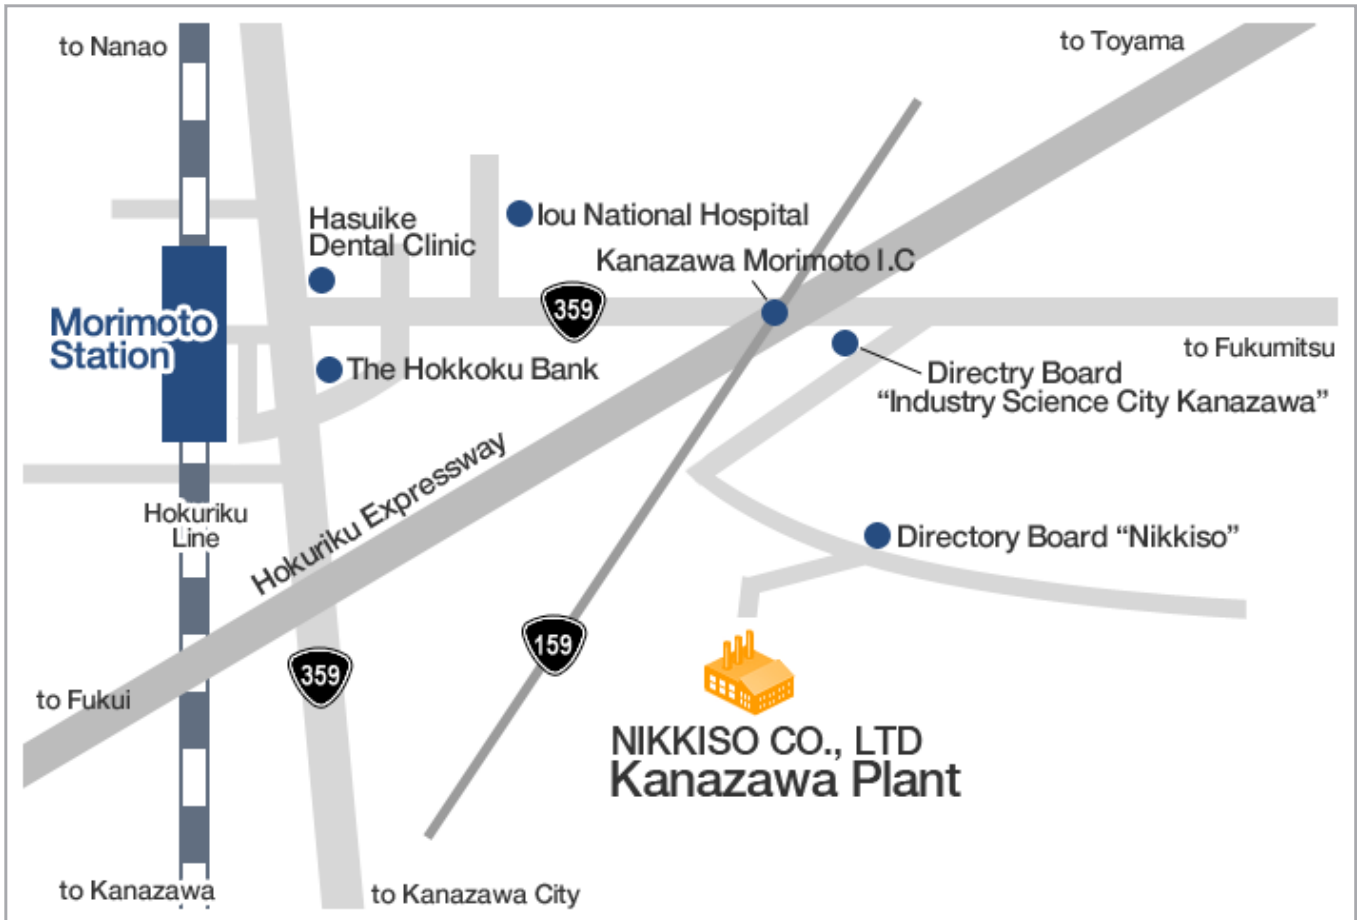

Kanazawa Plant

Location

3-1, Hokuyohdai, Kanazawa, Ishikawa 920-0177, Japan
 Phone : +81-76-257-4181 Fax : +81-76-257-4250

Map • Access

- Airport Limousine Bus, 40 minutes from the Komatsu Airport to Kanazawa Station.
- Taxi, 20-30 minutes from Kanazawa Station, Hokuriku Line.
- Taxi, 5 minutes from Morimoto Station, Hokuriku Line.