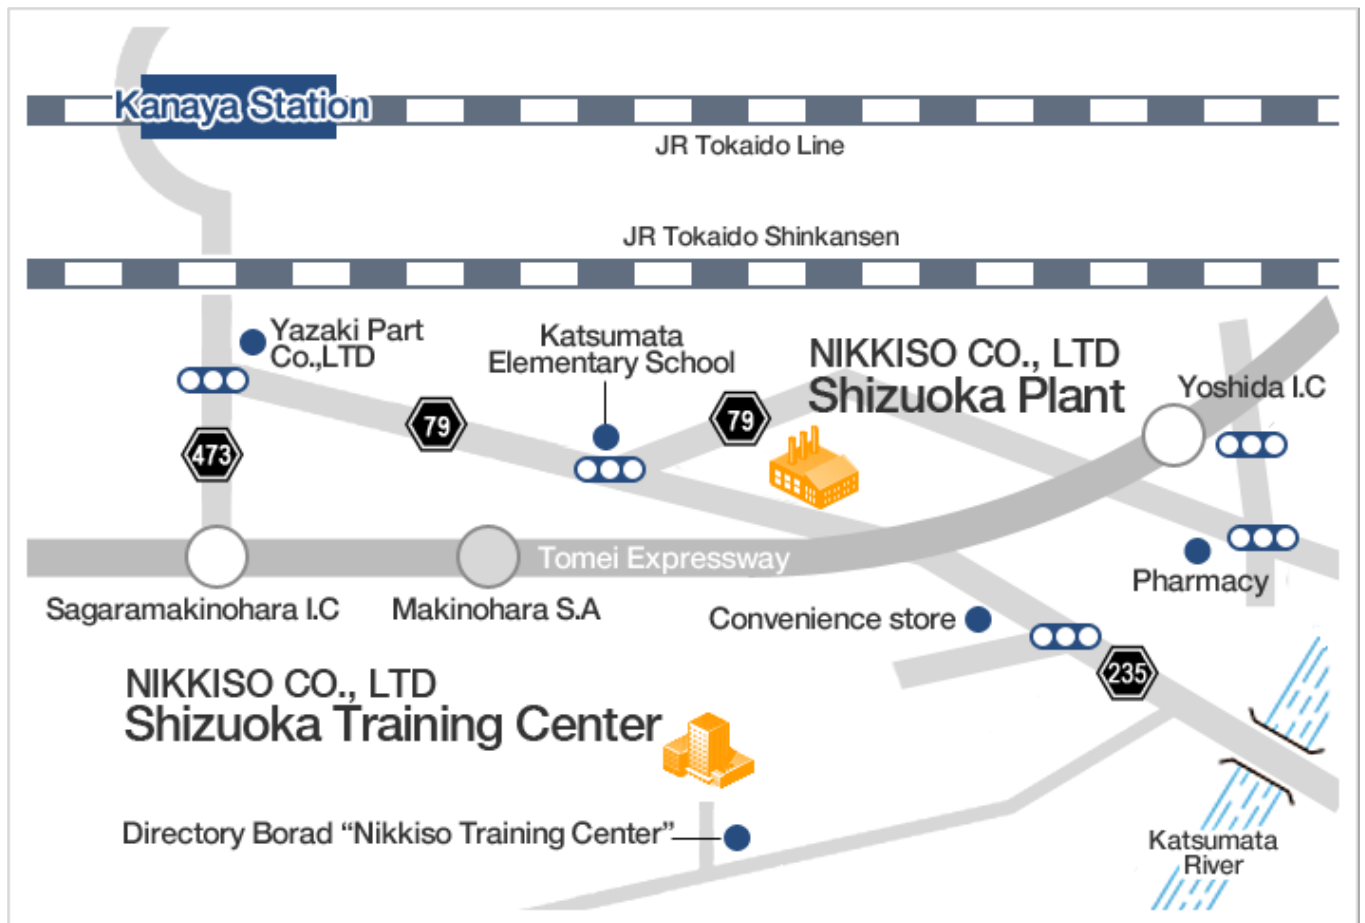

Shizuoka Plant

Location

498-1, Shizutani, Makinohara-shi, Shizuoka 421-0496, Japan
Phone : +81-548-22-5801 Fax : +81-548-22-5886

Map • Access

- Taxi, 20 minutes from Kanaya Station, Tokaido Line.